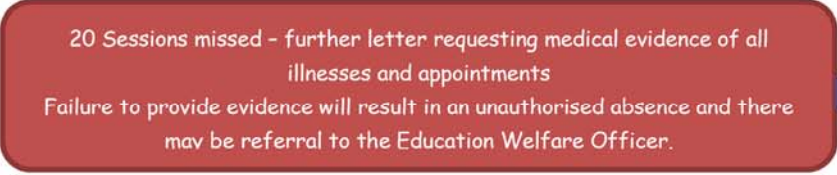

School Absence Flow Chart

% = Days Missed

- 100% = 0 days
- 95% = 10 days
- 90% = 20 days
- 85% = 30 days
- 80% = 40 days