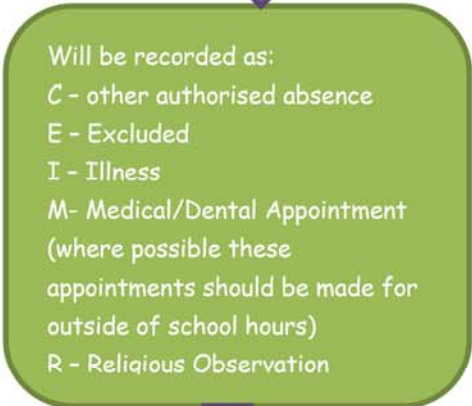

School Absence Flow Chart

% = Days Missed

- 100% = 0 days
- 95% = 10 days
- 90% = 20 days
- 85% = 30 days
- 80% = 40 days